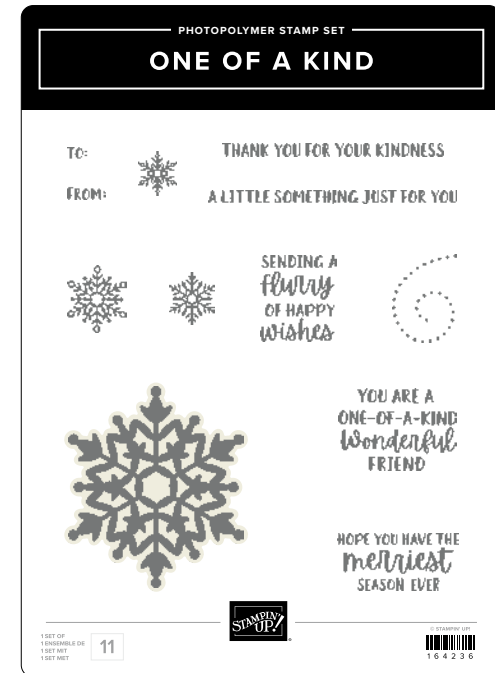

ONE OF A KIND STAMP SET • 164236 | 22,00 € | £17,00
11 photopolymer stamps • EN FR DE