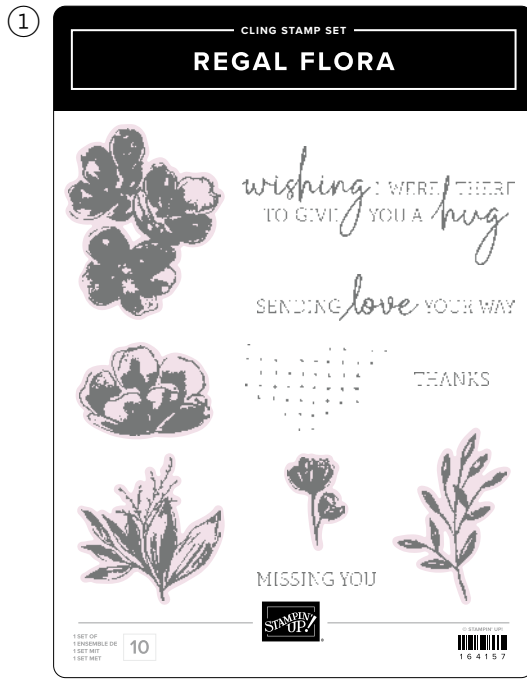

20 photopolymer stamps •

2. SNOWY WONDER DIES

164124 | 38,00 € | £29.00 • 23 dies.

Largest die: 3-1/4" x 3" (8.3 x 7.6 cm).

CHERRY COBBLER

WILD WHEAT

PRETTY PEACOCK

NIGHT OF NAVY

BLACKBERRY BLISS

BERRY BURST

6

regal winter

SUITE COLLECTION

164040 | 107,75 € | £83.75

Cling •

Suite collection includes one of each item listed below.