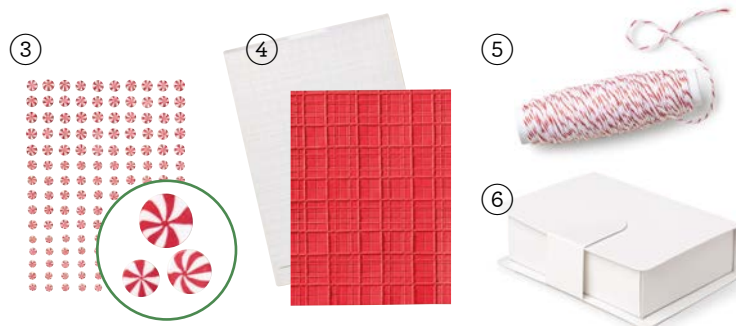

reindeer days

SUITE COLLECTION
164052 | 125,50 € | £96.50

Photopolymer •
Suite collection includes one of each item listed below.

1-2. REINDEER FUN BUNDLE
164044 | ~~74,00 €~~ 66,50 € | ~~£57,00~~ £51.25
10% **BUNDLED SAVINGS** Stamp Set + Dies •

3. REAL RED & WHITE ADHESIVE-BACKED PEPPERMINTS
164050 | 10,50 € | £8.00
150 pieces.

4. FOREVER PLAID 3D EMBOSSING FOLDER
164049 | 14,75 € | £11.25
6" x 8-1/2" (15.2 x 21.6 cm).

5. REAL RED & WHITE BAKER'S TWINE
164051 | 6,25 € | £4.75
15 yards (13.7 m).

6. BOOK TREAT BOXES
164048 | 12,25 € | £9.50
10 boxes. 3" x 4" (7.6 x 10.2 cm).

7. REINDEER DAYS 12" X 12" (30.5 X 30.5 CM) DESIGNER SERIES PAPER
164166 | 15,25 € | £11.75
12 sheets.

► To order bundle items individually

1. REINDEER FUN STAMP SET
164167 | 25,00 € | £19.00
13 photopolymer stamps •

2. REINDEER FUN DIES
164043 | 49,00 € | £38.00 • 18 dies.
Largest die: 3-1/2" (8.9 cm).