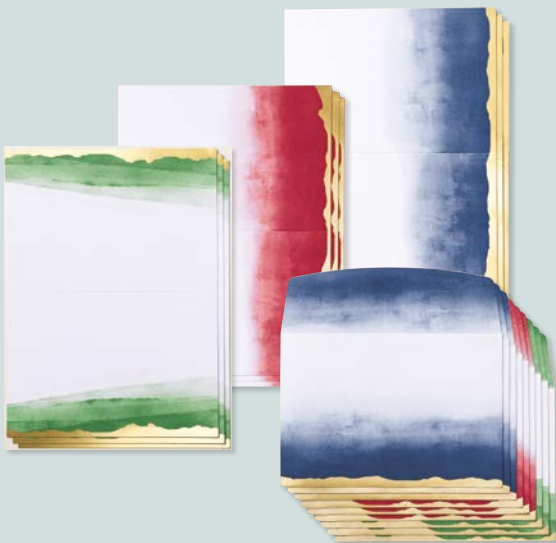

①

②

MIX & MATCH

Combine Mix & Match products to create a card or tag in minutes!

start with a printed card base or tag

1. GOLD DIPPED MIX & MATCH CARDS & ENVELOPES

164108 | 14,75 € | £11.25

9 card bases and 9 envelopes. Includes gold foil. Folded card size: 4-1/4" x 6-1/4" (10.8 x 15.9 cm).

2. TAGS FOR THE SEASON MIX & MATCH EPHEMERA PACK • 164111 | 11,50 € | £9.00

Includes 5" x 7" (12.7 x 17.8 cm) printed sheets with pre-cut images. Includes gold foil. 8 total sheets: 2 each of 4 designs.

③

④

add printed, pre-cut images & sentiments

3. JOYFUL IMAGES MIX & MATCH EPHEMERA PACK

164110 | 11,50 € | £9.00

Includes 5" x 7" (12.7 x 17.8 cm) printed sheets with pre-cut images. Includes gold foil. 8 total sheets: 2 each of 4 designs.

4. JOYFUL SAYINGS MIX & MATCH EPHEMERA PACK

164109 | 11,50 € | £9.00

Includes 5" x 7" (12.7 x 17.8 cm) printed sheets with pre-cut sentiments. Includes gold foil. 8 total sheets: 2 each of 4 designs.

EN FR DE NL