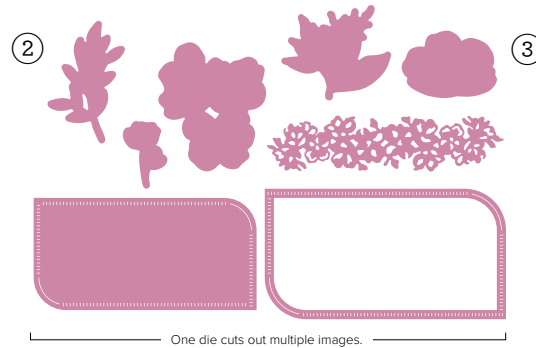

6

regal winter

SUITE COLLECTION

164040 | 107,75 € | £83.75

Cling •

Suite collection includes one of each item listed below.

1-2. 10% **BUNDLED SAVINGS** REGAL FLORA BUNDLE

164034 | ~~64,00 €~~ 57,50 € | ~~£50.00~~ £45.00

Stamp Set + Dies •

3. REGAL FOILED ADHESIVE-BACKED DOTS

164038 | 10,50 € | £8.00

160 pieces.

4. REGAL DISTRESSED PATTERNS 12" X 12" (30.5 X 30.5 CM) SPECIALTY DESIGNER SERIES PAPER

164037 | 12,25 € | £9.50

6 sheets. Includes gold foil.

5. BLACKBERRY BLISS & GOLD 1/2" (1.3 CM) TEXTURED RIBBON

164039 | 12,25 € | £9.50

10 yards (9.1 m).

6. REGAL WINTER 12" X 12" (30.5 X 30.5 CM) DESIGNER SERIES PAPER

164156 | 15,25 € | £11.75

12 sheets.

► To order bundle items individually

1. REGAL FLORA STAMP SET

164157 | 30,00 € | £23.00

10 cling stamps •

2. REGAL FLORA DIES

164033 | 34,00 € | £27.00 • 7 dies.

Largest die: 3-5/8" x 2" (9.2 x 5.1 cm).