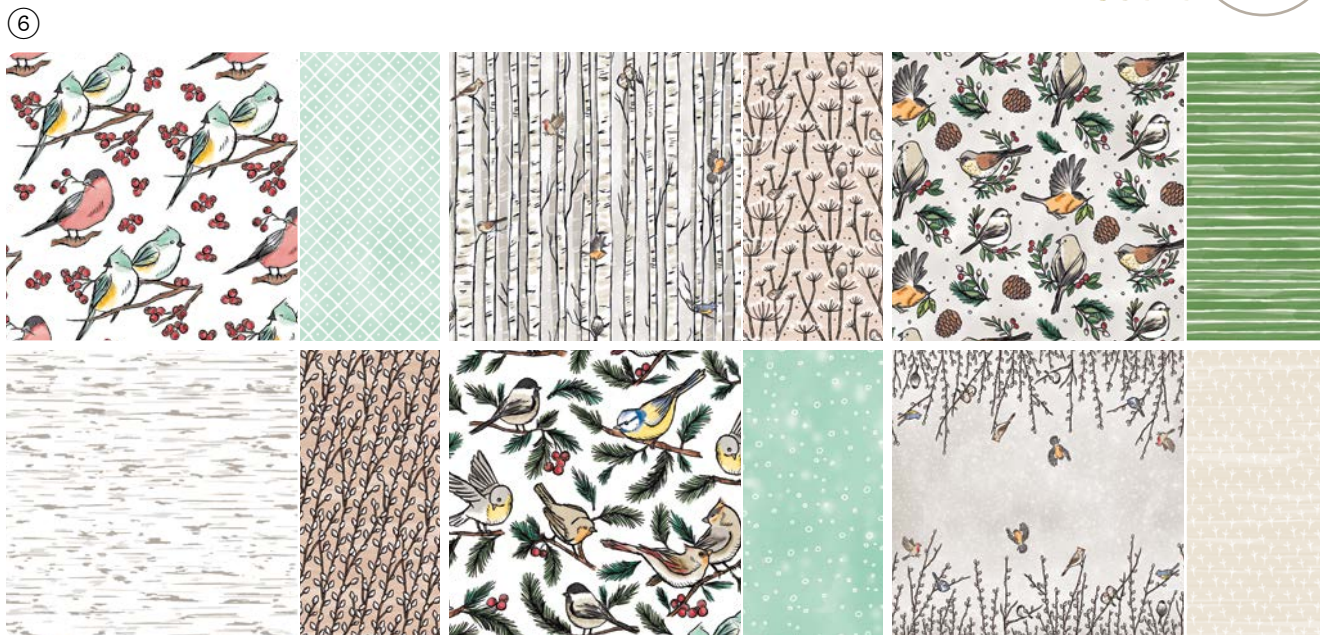

REAL RED

COPPER CLAY

GARDEN GREEN

COASTAL CABANA

CRUMB CAKE

GRAY GRANITE

nests of winter

SUITE COLLECTION