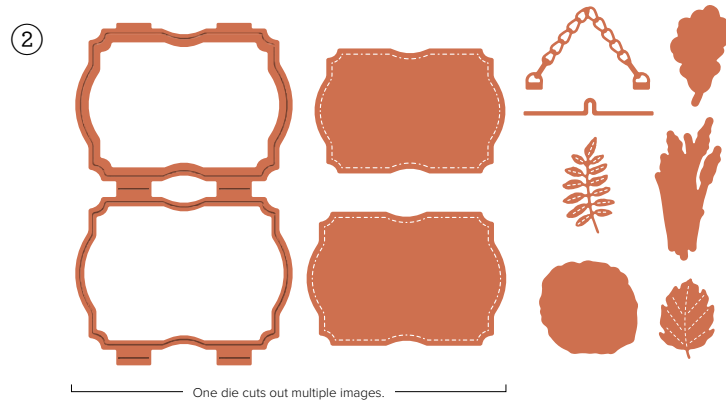

Largest die: 3-5/8" x 2" (9.2 x 5.1 cm).

CHERRY COBBLER

CAJUN CRAZE

WILD WHEAT

MOSSY MEADOW

MOODY MAUVE

splendid autumn

SUITE COLLECTION