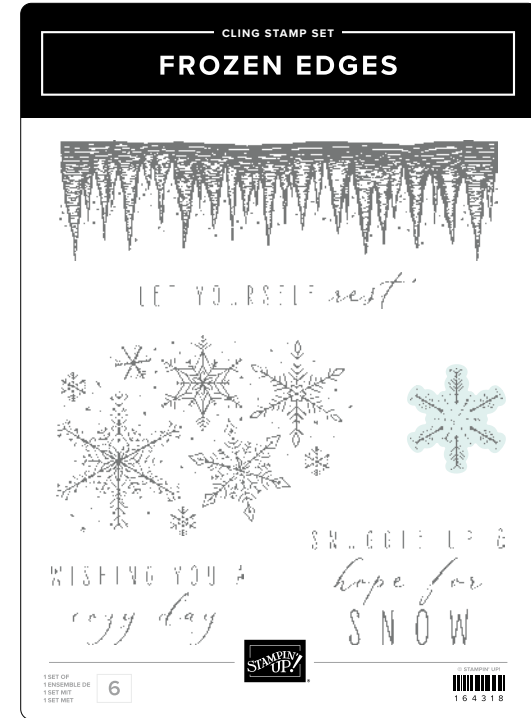

FROZEN EDGES STAMP SET • 164318 | 30,00 € | £23.00
6 cling stamps • EN FR NL