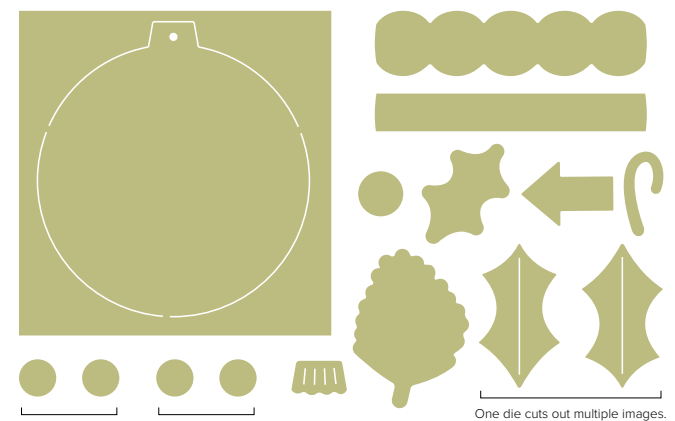

HANG AN ORNAMENT DIES • 164089 | 20,00 € | £15.00
12 dies. Largest die: 2" (5.1 cm).